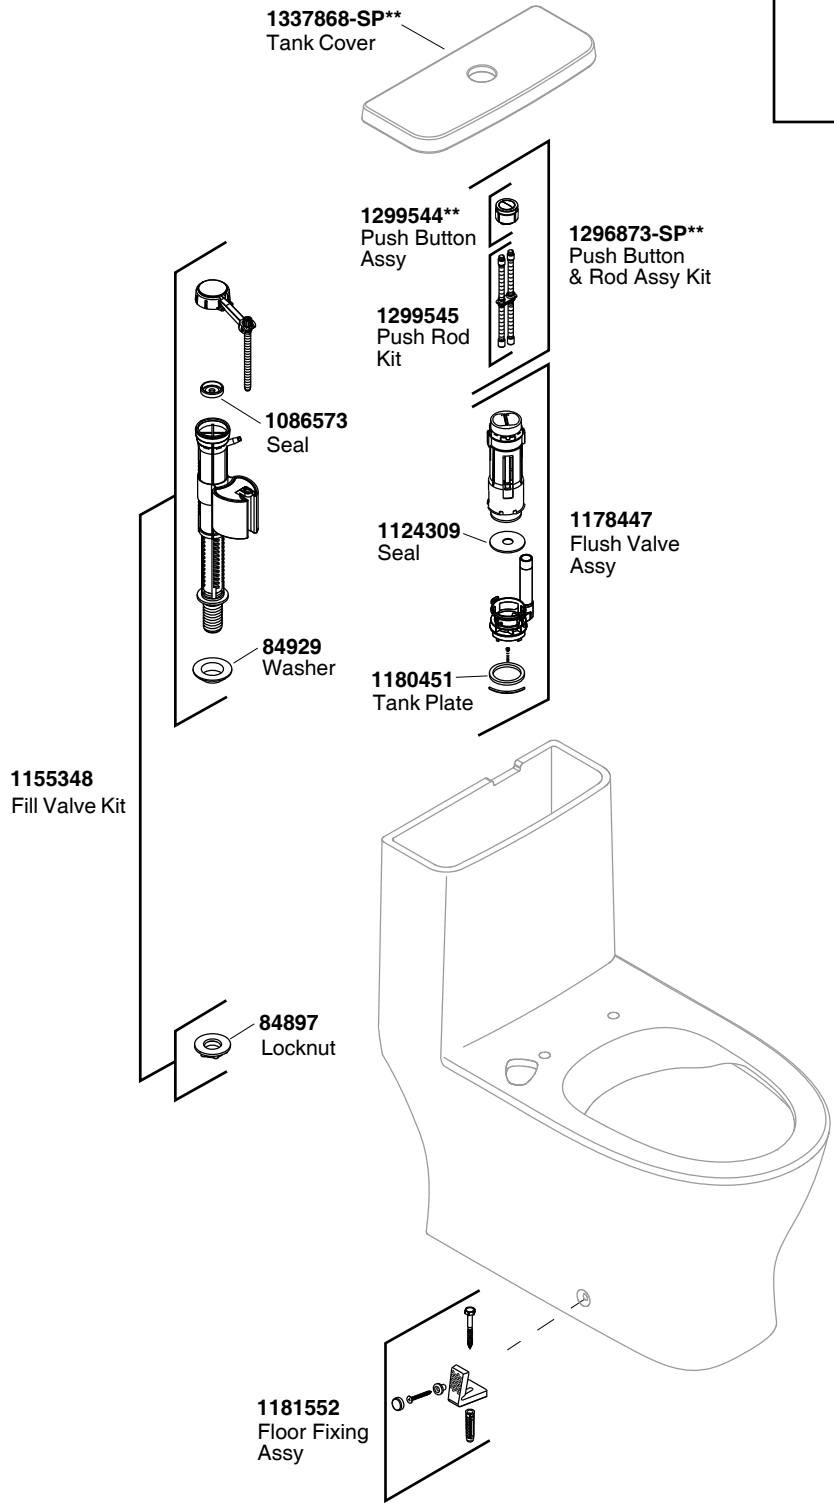

Model Toilet	Connector
K-28630H-HC**	1084337-A

**Finish/color code must be specified when ordering.